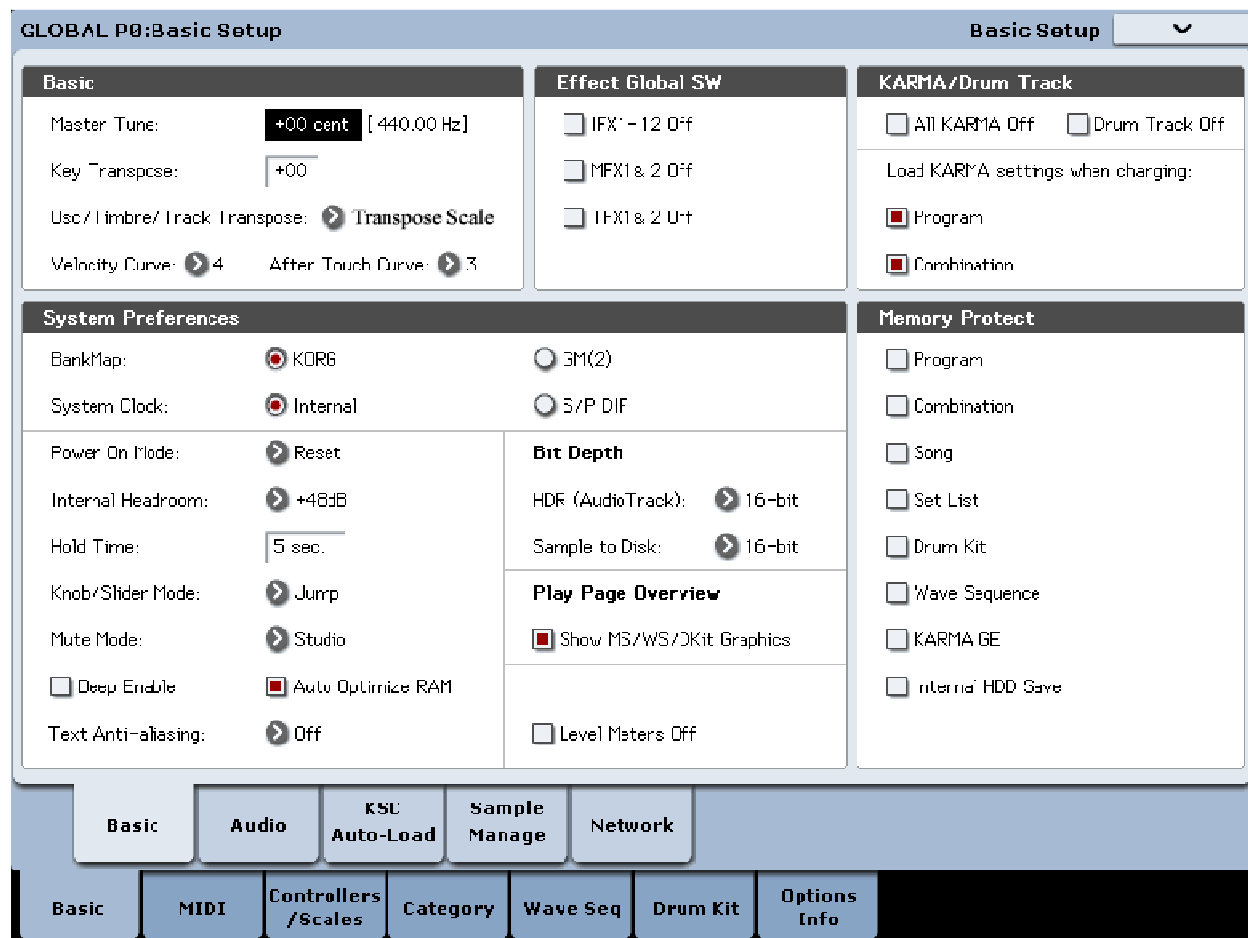

1. Press the button **Global**
2. Press the tab **Basic** on the touch-screen to access the **Global P0: Basic Setup**

By default the **Osc/Timbre/Track Transpose** is set to "Works Within Scale". In order for the KRS-95 Moda and EXs-95 Melodia to work properly, it is necessary to set the **Osc/Timbre/Track** to "Transposes Scale".

You can also use the **SEQUENCER REC/WRITE** switch to write data in the same way as the **Write Global Setting** command.

1. Press the button **Global**
2. Press the tab **Midi** on the touch-screen to access the **GLOBAL P1:MIDI**