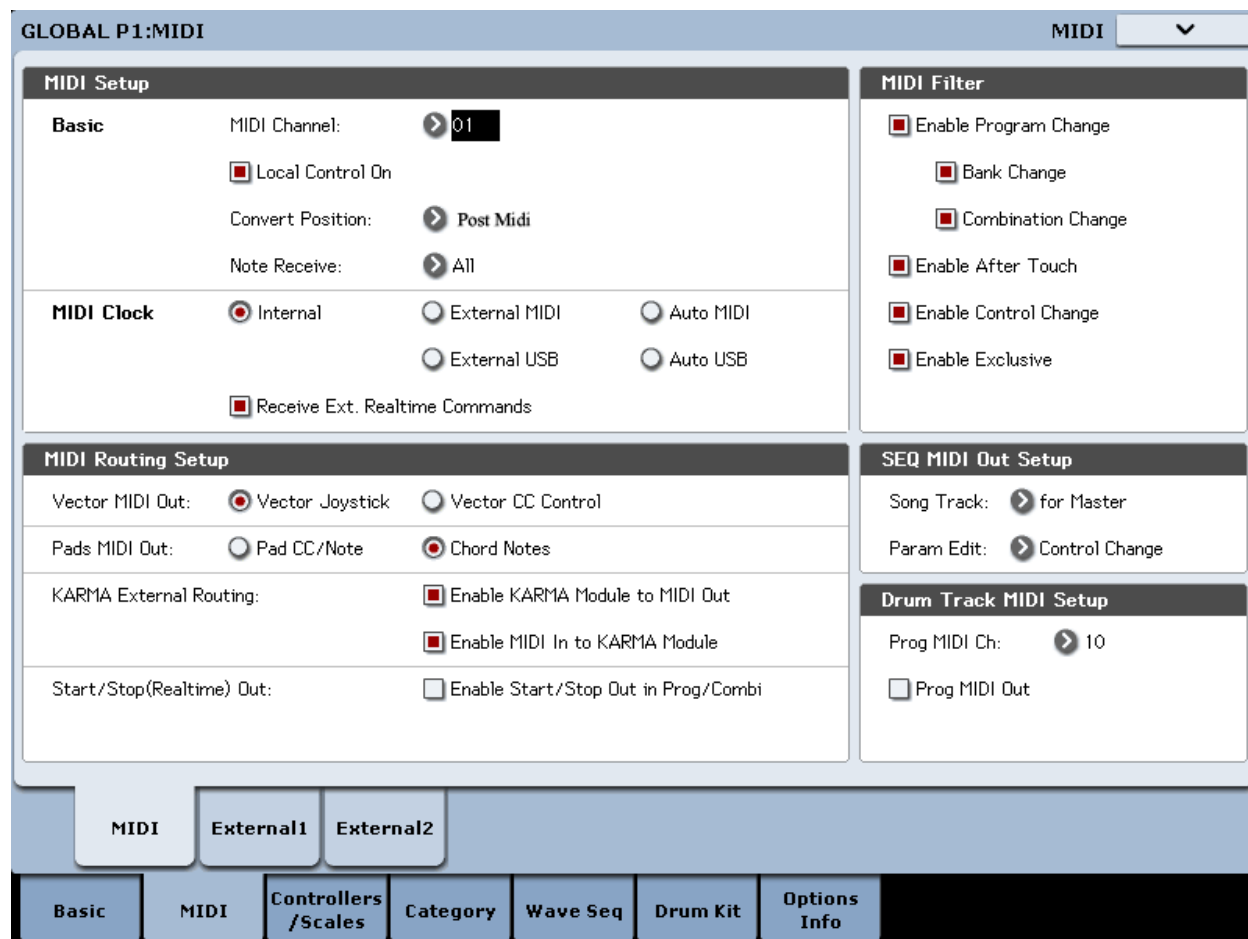

1. Press the button **Global**
2. Press the tab **Basic** on the touch-screen to access the **Global P0: Basic Setup**

By default the **Osc/Timbre/Track Transpose** is set to "Works Within Scale". In order for the KRS-95 Moda and EXs-95 Melodia to work properly, it is necessary to set the **Osc/Timbre/Track** to "Transposes Scale".

You can also use the **SEQUENCER REC/WRITE** switch to write data in the same way as the **Write Global Setting** command.

1. Press the button **Global**
2. Press the tab **Midi** on the touch-screen to access the **GLOBAL P1:MIDI**